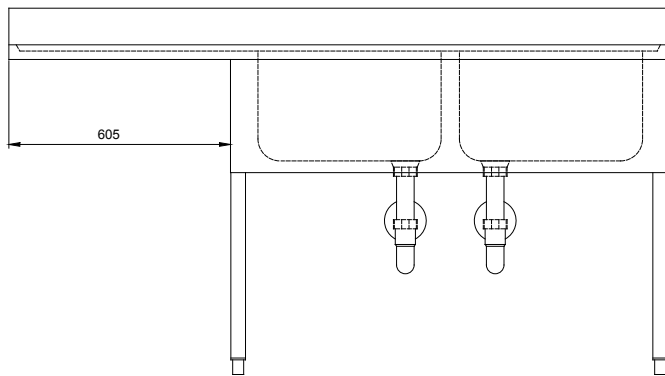

RANGE COMPOSITION

The range consists of 2 sinks on legs for undercounter dishwashers, 1800 mm in length and with double bowl. Sink units are ideal for washing and cleaning. These models are ideal to be placed in conjunction with the undercounter dishwasher.

132714

1800 mm

SINKS ON LEGS FOR DISHWASHERS **ZANUSSI** PROFESSIONAL

FUNCTIONAL AND CONSTRUCTION FEATURES

- ◆ The 50 mm high worktop in 304 AISI stainless steel, 10/10 in thickness, incorporates a layer of 18 mm sound deadening material, has upturned edges to protect the kitchen worker.
- ◆ Sink bowl in 304 AISI stainless steel, supplied as standard with an overflow pipe and a drain hole.
- ◆ Rear splashback with 8 mm rounded corner, 100 mm in height and 13 mm deep.
- ◆ Accessories available on request: tap unit, false bowl bottom, single or double syphons.
- ◆ All models comply with the more strict international standards as far as hygiene and cleanability are concerned.

TECHNICAL DATA		
CHARACTERISTICS	MODELS	
	LR2SP 132368	LR2DP 132369
External dimensions - mm		
width	1800	1800
depth	700	700
height	1000	1000
Worktop thickness - mm	50	50
Upstand dimensions - mm		
height	100	100
depth	13	13
radius	R=8	R=8
Bowls - n.	2	2
Bowl dimensions (wxdxh) - mm	500x500xH300	500x500xH300
Net weight - kg.	80	80
Left hand drainer	●	
Right hand drainer		●